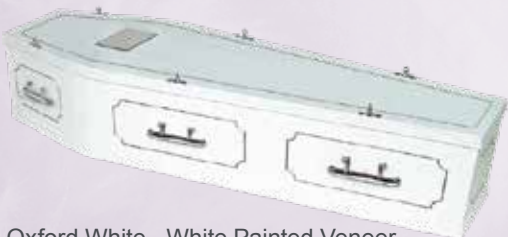

Coffins & Caskets

Heartwood Traditional Coffins

£275

York - Oak-Effect Foil Veneer

£350

Rochester - Oak Veneer

£380

Worcester - Oak Veneer
(also available in Mahogany)